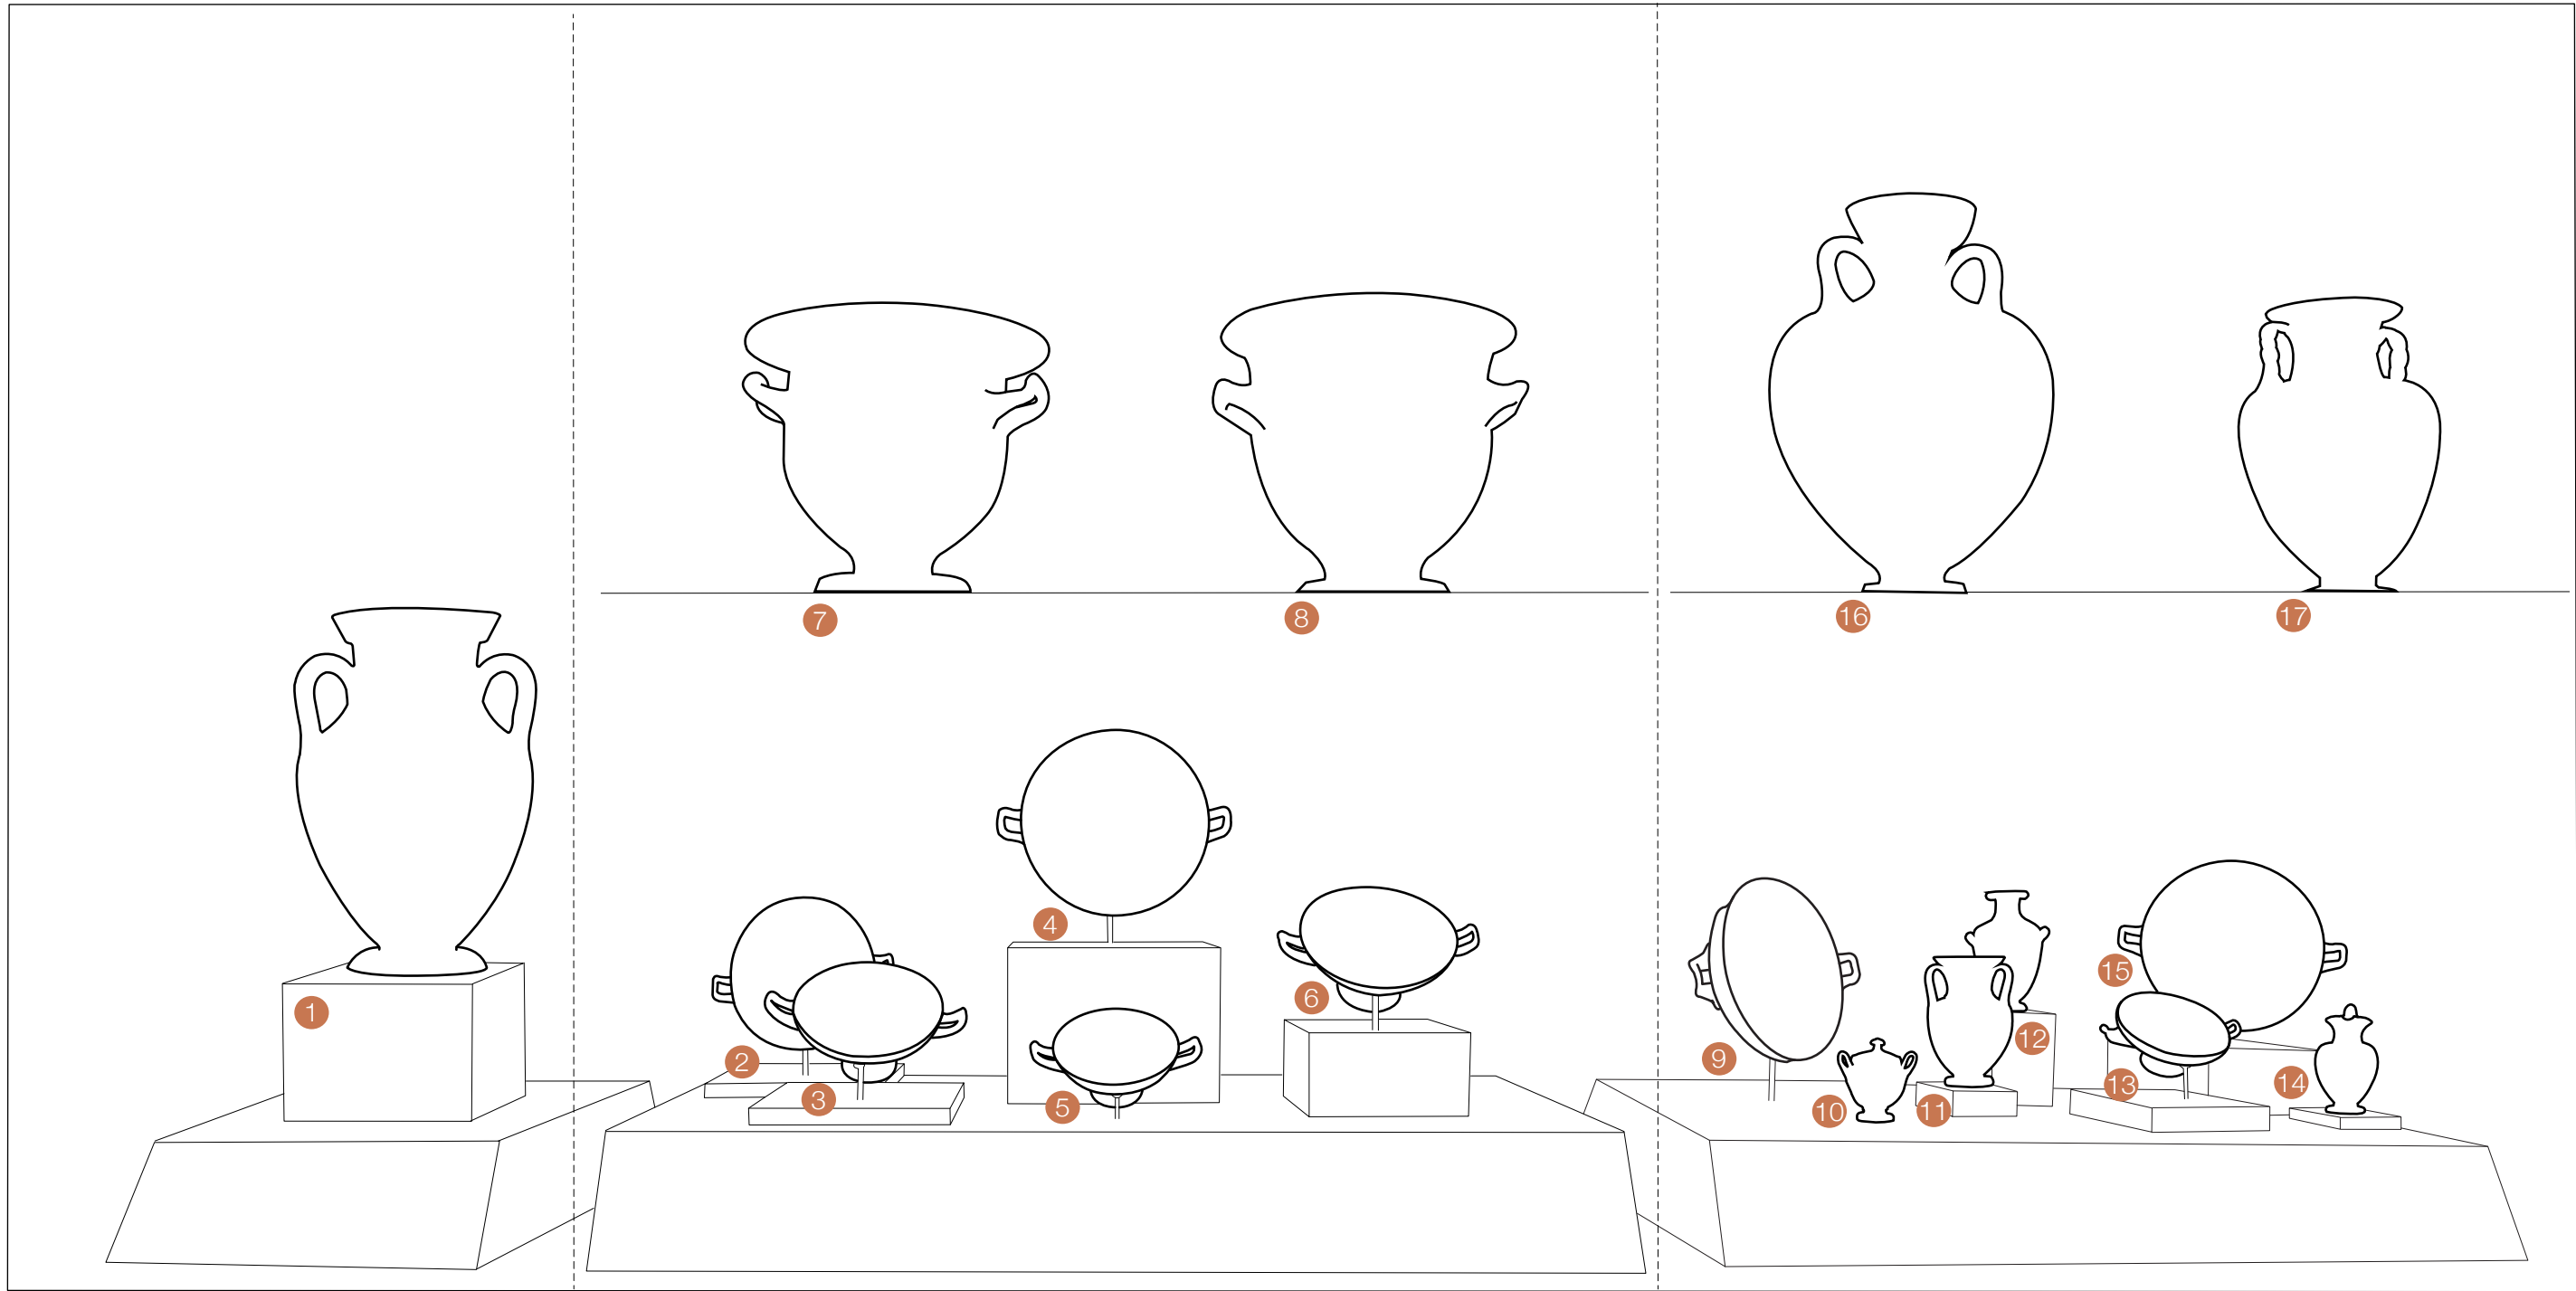

Greek Ceramics

Display 1

Display 2

Display 3

Greek Ceramics

1. Black Figure Amphora with Herakles and Amazons
530 BCE
Loan, Baltimore Museum of Art,
Acc. No. 60.55.2

3. Kylix attributed to Douris
480-470 BCE
JHUAM B 9

5. Kylix signed by Phintias as Painter
510 BCE
JHUAM B 4

7. Bell Krater from Apulia, Taras
JHUAM 9284

9. Kylix attributed to Makron
490-480 BCE
JHUAM B 10
10. Footed vessel with lid
JHUAM 9224

12. Small black figure hydria
JHUAM K 96

6. Kylix attributed to Douris
500-490 BCE
JHUAM B 8

8. Bell Krater attributed to the Christie Painter
Loan, Baltimore Museum of Art,
51.486

11. Amphora
JHUAM 9260

13. Red figure kylix
JHUAM B 6

15. Kylix attributed to Epiketos
JHUAM B 3

17. Amphora Attributed to the Harrow Painter
420-430 BCE
JHUAM B 13