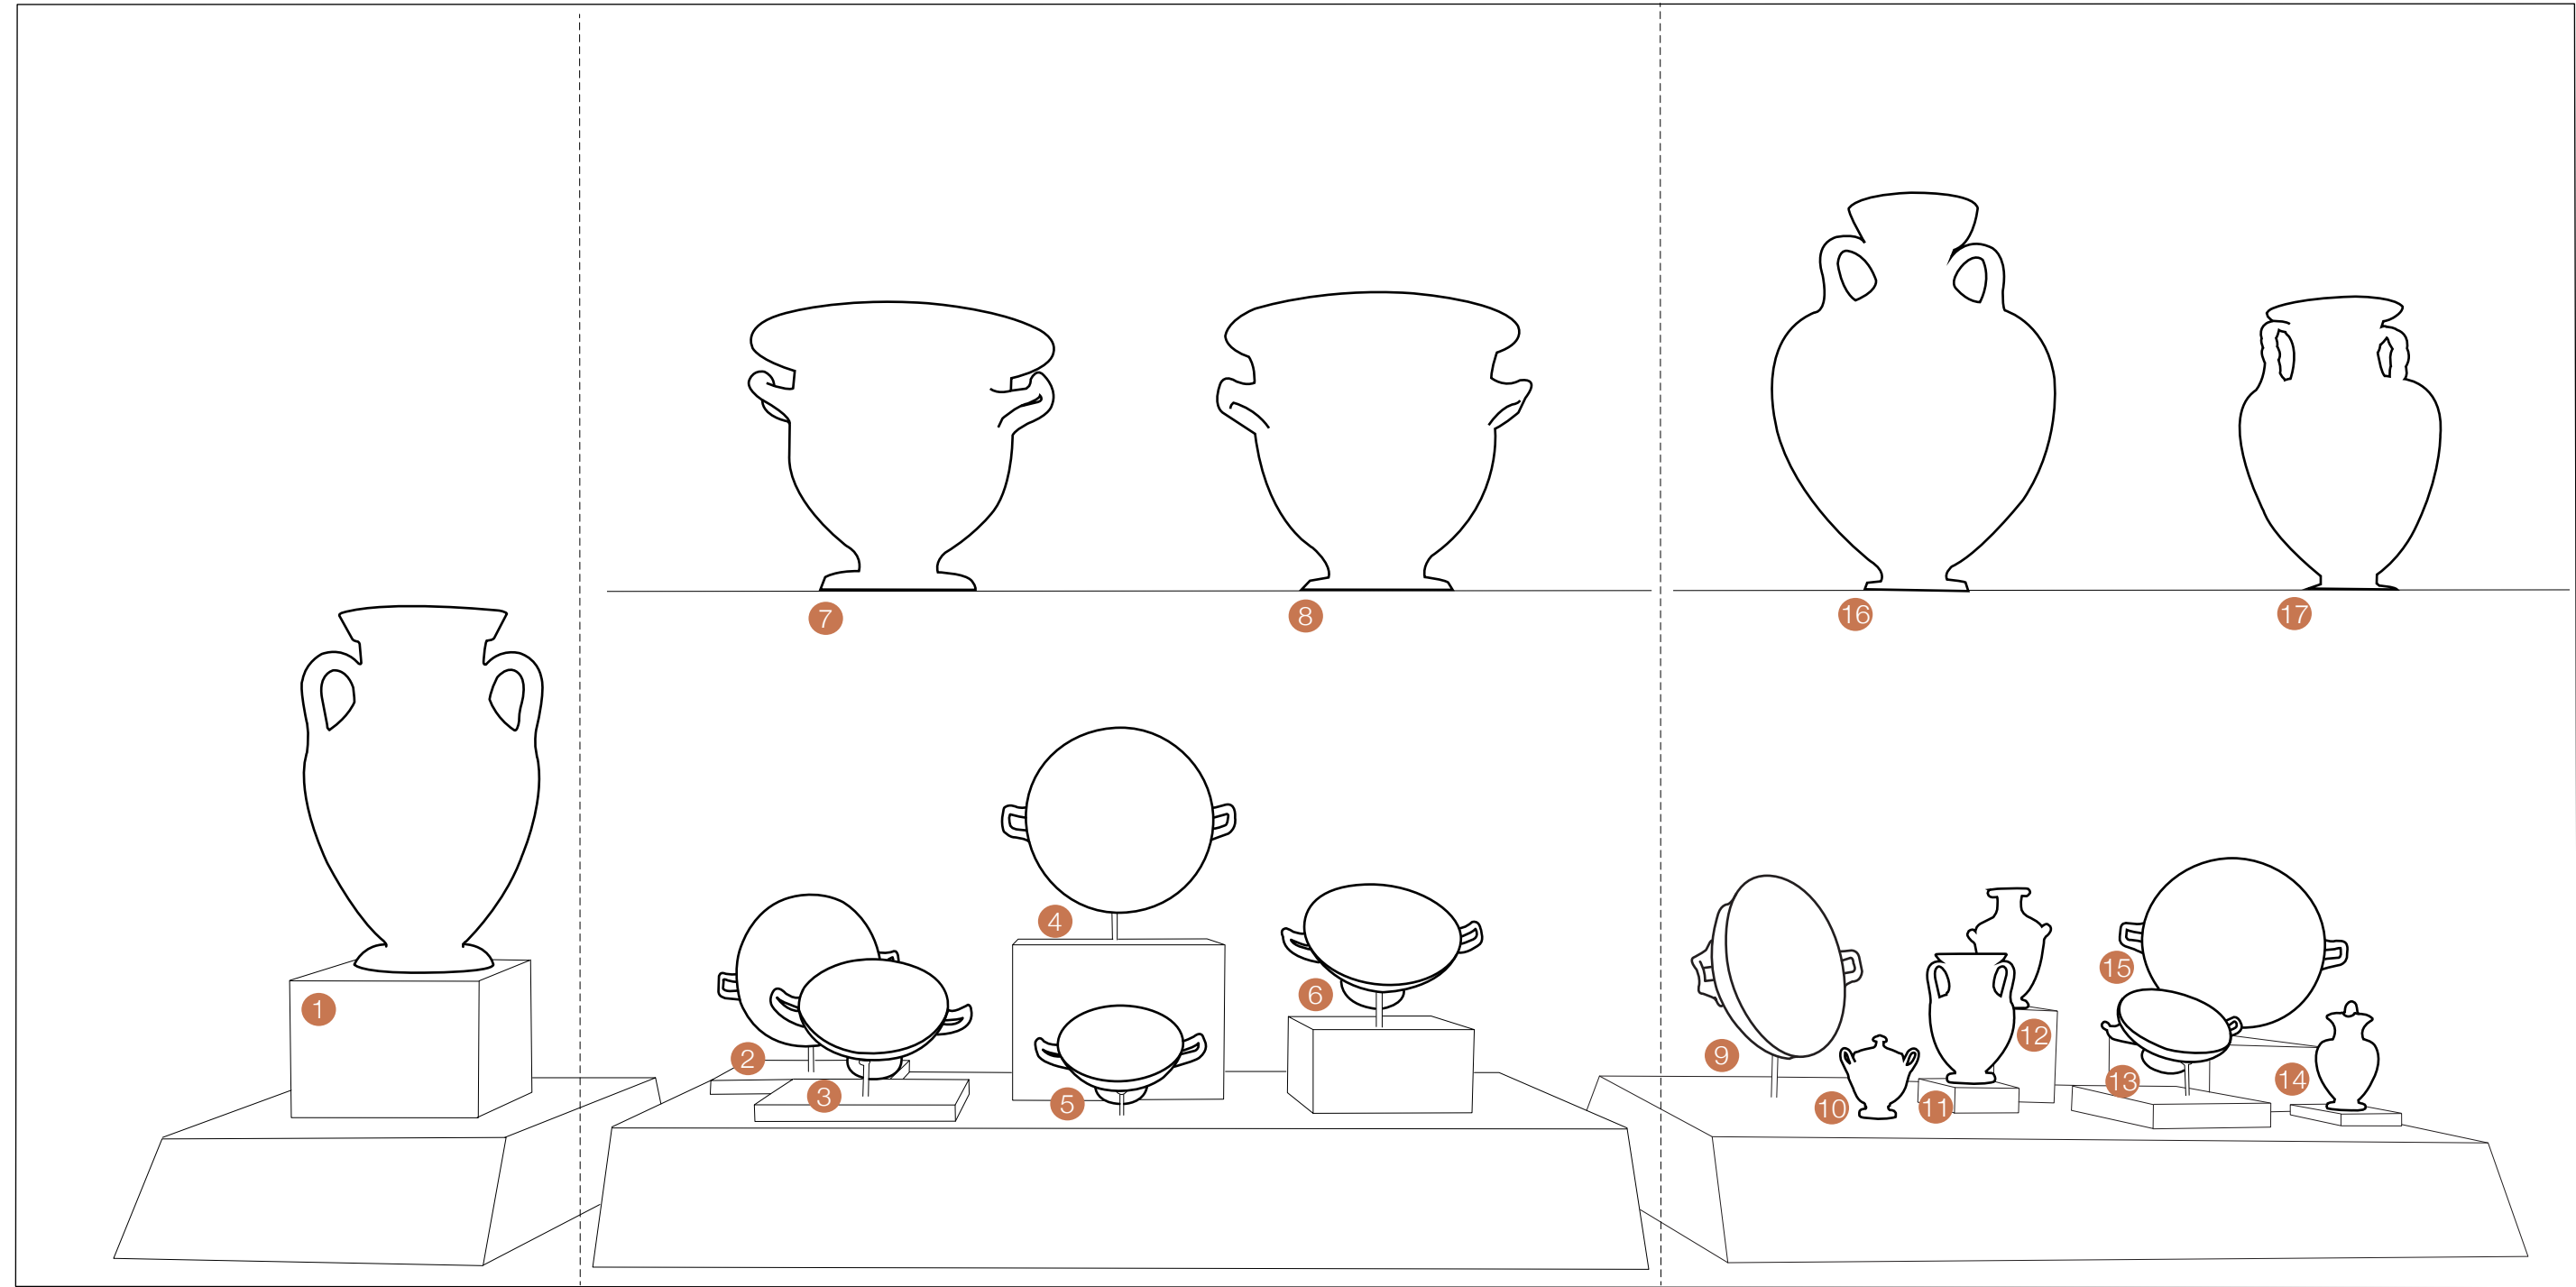

# Greek Ceramics

Display 1

Display 2

Display 3

## Greek Ceramics

1. Black Figure Amphora with Herakles and Amazons  
530 BCE  
Loan, Baltimore Museum of Art, Acc. No. 60.55.2

3. Kylix attributed to Douris  
480-470 BCE  
JHUAM B 9

5. Kylix signed by Phintias as Painter  
510 BCE  
JHUAM B 4

7. Bell Krater from Apulia, Taras  
JHUAM 9284

9. Kylix attributed to Makron  
490-480 BCE  
JHUAM B 10  
10. Footed vessel with lid  
JHUAM 9224

12. Small black figure hydria  
JHUAM K 96

14. Black figure trefoil oinochoe  
JHUAM K 115

6. Kylix attributed to Douris  
500-490 BCE  
JHUAM B 8

8. Bell Krater attributed to the Christie Painter  
Loan, Baltimore Museum of Art, 51.486

11. Amphora  
JHUAM 9260

13. Red figure kylix  
JHUAM B 6